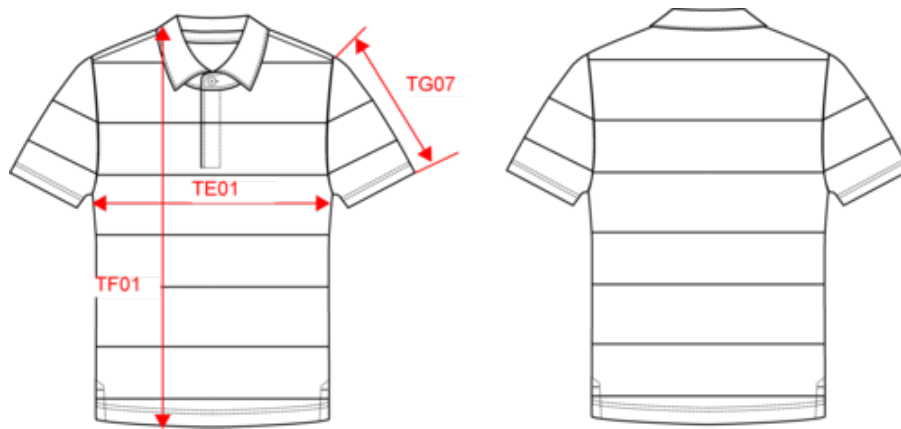

KARIBAN

K286

Unisex short-sleeved striped polo shirt

- Enzyme-washed fabric, excellent printability.
- Combed cotton: hard-wearing garment over time.
- Comfortable fashion slim fit.

100% cotton. Combed cotton. Compact yarn. Jersey knit. Enzyme-washed. Straight fit. Contrasting cotton twill collar on all colours. Invisible placket buttonhole. 3 tone-on-tone rubber buttons. Shoulder backed with silicone for a better fit. Double over stitching finish on the cuff and bottom hem. Two side slits with taped neck in contrasting main material. Brand label on the collar and a detachable size tag for easy decoration.

K286

Unisex short-sleeved striped polo shirt

Dimensions (cm)

Measurements in cm	XS	S	M	L	XL	XXL	3XL	4XL
TE01 - 1/2 chest width at 1.5cm below armhole	51.00	54.00	57.00	60.00	3.00	6.00	9.00	12.00
TF01 - Total height from HSP	70.00	72.00	74.00	76.00	2.00	4.00	6.00	8.00
TG07 - Short sleeve length	22.00	22.75	23.50	24.25	0.75	1.50	2.25	3.00

White Stripes

RVB :
Pantone C : 433C / White
Pantone TCX : 19-4012TCX / 11-0601TCX

Logistic

5

25

Sizes	Width (cm)	Height (cm)	Length (cm)	Net weight (kg)	Gross weight (kg)	Pieces/Box	Pieces/Bundle
XS	40.00	0.00	60.00	0.00000	0.00000	25	5
S	40.00	0.00	60.00	0.00000	0.00000	25	5
M	40.00	0.00	60.00	0.00000	0.00000	25	5
L	40.00	0.00	60.00	0.00000	0.00000	25	5
XL	40.00	0.00	60.00	0.00000	0.00000	25	5
XXL	40.00	0.00	60.00	0.00000	0.00000	25	5
3XL	40.00	0.00	60.00	0.00000	0.00000	25	5
4XL	40.00	0.00	60.00	0.00000	0.00000	25	5