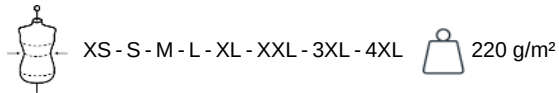

KARIBAN

K286

Unisex short-sleeved striped polo shirt

- Enzyme-washed fabric, excellent printability.
- Combed cotton: hard-wearing garment over time.
- Comfortable fashion slim fit.

100% cotton. Combed cotton. Compact yarn. Jersey knit. Enzyme-washed. Straight fit. Contrasting cotton twill collar on all colours. Invisible placket buttonhole. 3 tone-on-tone rubber buttons. Shoulder backed with silicone for a better fit. Double over stitching finish on the cuff and bottom hem. Two side slits with taped neck in contrasting main material. Brand label on the collar and a detachable size tag for easy decoration.

K286

Unisex short-sleeved striped polo shirt

Dimensions (cm)

Measurements in cm	XS	S	M	L	XL	XXL	3XL	4XL
TE01 - 1/2 chest width at 1.5cm below armhole	51.00	54.00	57.00	60.00	3.00	6.00	9.00	12.00
TF01 - Total height from HSP	70.00	72.00	74.00	76.00	2.00	4.00	6.00	8.00
TG07 - Short sleeve length	22.00	22.75	23.50	24.25	0.75	1.50	2.25	3.00

White Stripes

RVB :
Pantone C : 433C / White
Pantone TCX : 19-4012TCX / 11-0601TCX

Logistic

5

25

Sizes	Width (cm)	Height (cm)	Length (cm)	Net weight (kg)	Gross weight (kg)	Pieces/Box	Pieces/Bundle
XS	40.00	0.00	60.00	0.00000	0.00000	25	5
S	40.00	0.00	60.00	0.00000	0.00000	25	5
M	40.00	0.00	60.00	0.00000	0.00000	25	5
L	40.00	0.00	60.00	0.00000	0.00000	25	5
XL	40.00	0.00	60.00	0.00000	0.00000	25	5
XXL	40.00	0.00	60.00	0.00000	0.00000	25	5
3XL	40.00	0.00	60.00	0.00000	0.00000	25	5
4XL	40.00	0.00	60.00	0.00000	0.00000	25	5